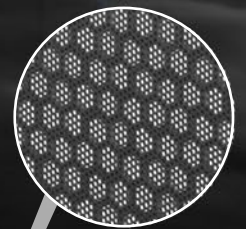

37.0 cm

22.5 cm

Horizontal and Vertical Operation Possible

Thanks to the clever arrangement of the controls and ports, the case can be used both horizontally and vertically.

◀ **Graphics cards up to 31.5 cm!** ▶

Pre-installed
120 mm fan
in top panel

Dust filters in
all panels

Convenient mounting options through completely removable side panels

Compatible with SFX or ATX power supplies

For optional water cooling of the system, the top also has room for a 240 mm radiator.