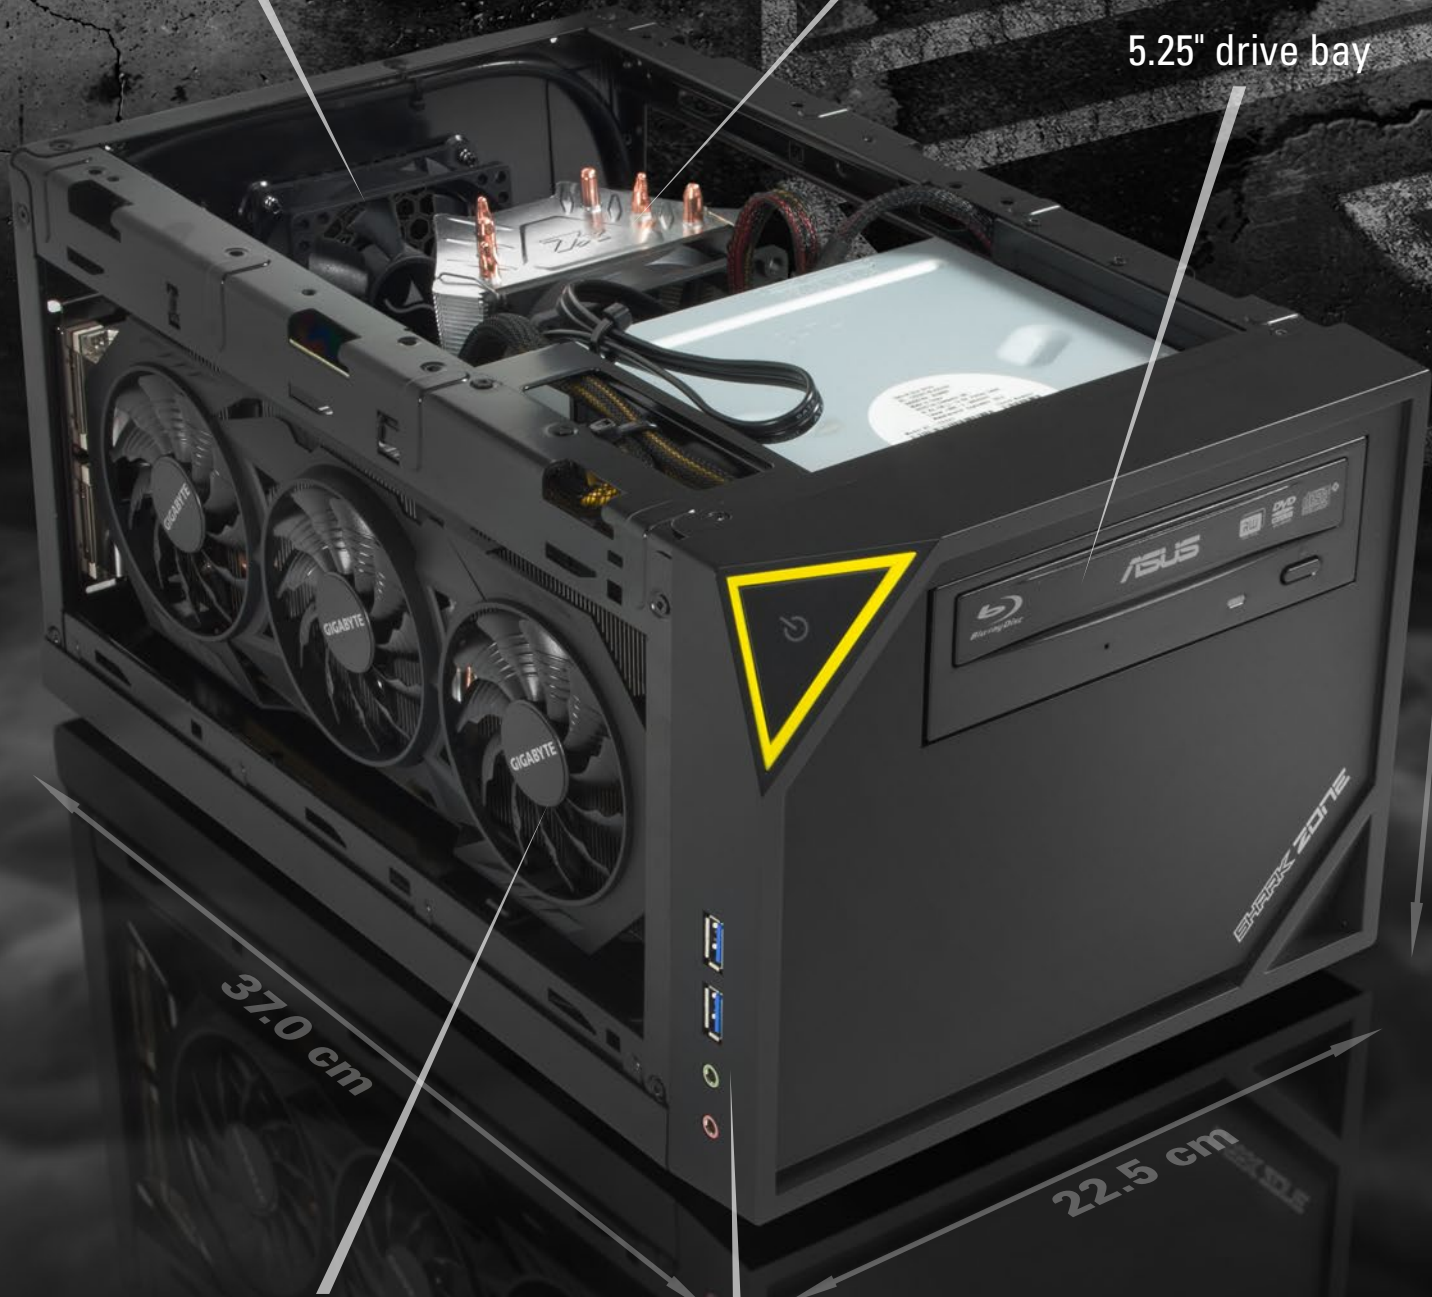

Graphics cards up to 31.5 cm

2x USB 3.0
2x Audio

18.0 cm

37.0 cm

22.5 cm