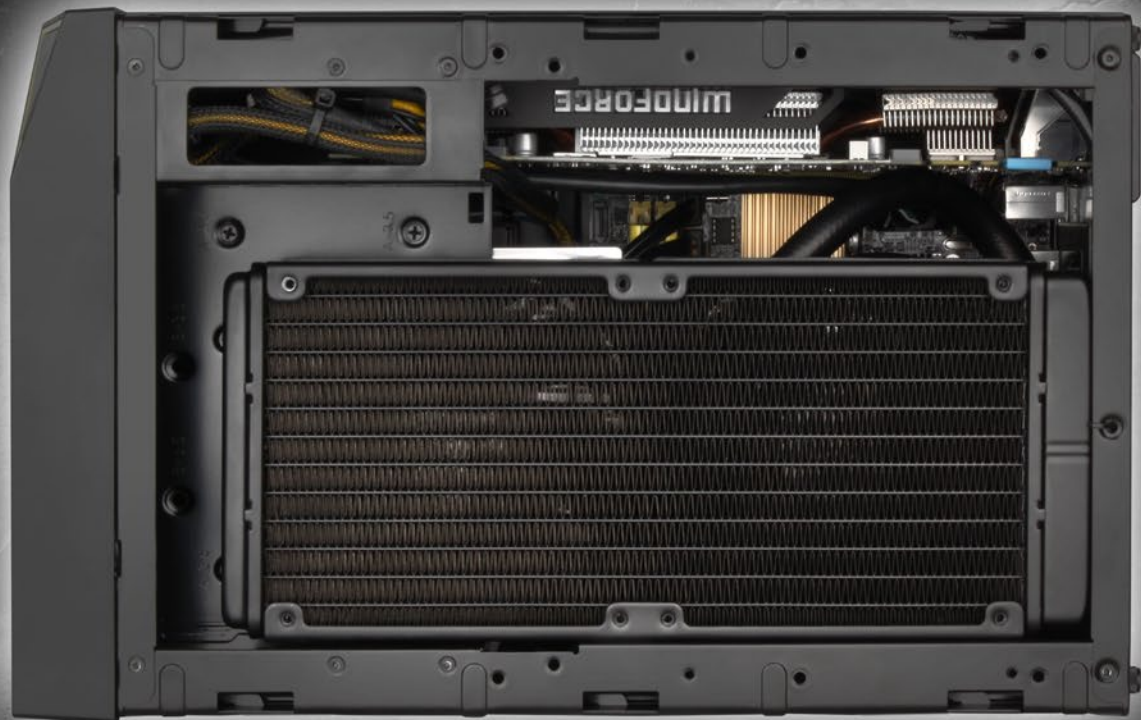

sharkoon

SHARK
ZONE

C10

MINI-ITX PC CASE

Mini-ITX

2x USB 3.0

Supports
Dual Slot
Graphics Cards

120 mm fan

Pre-installed
120 mm fan
in top panel

Dust filters in
all panels

Convenient mounting options through completely removable side panels

Compatible with SFX or ATX power supplies

For optional water cooling of the system, the top also has room for a 240 mm radiator.