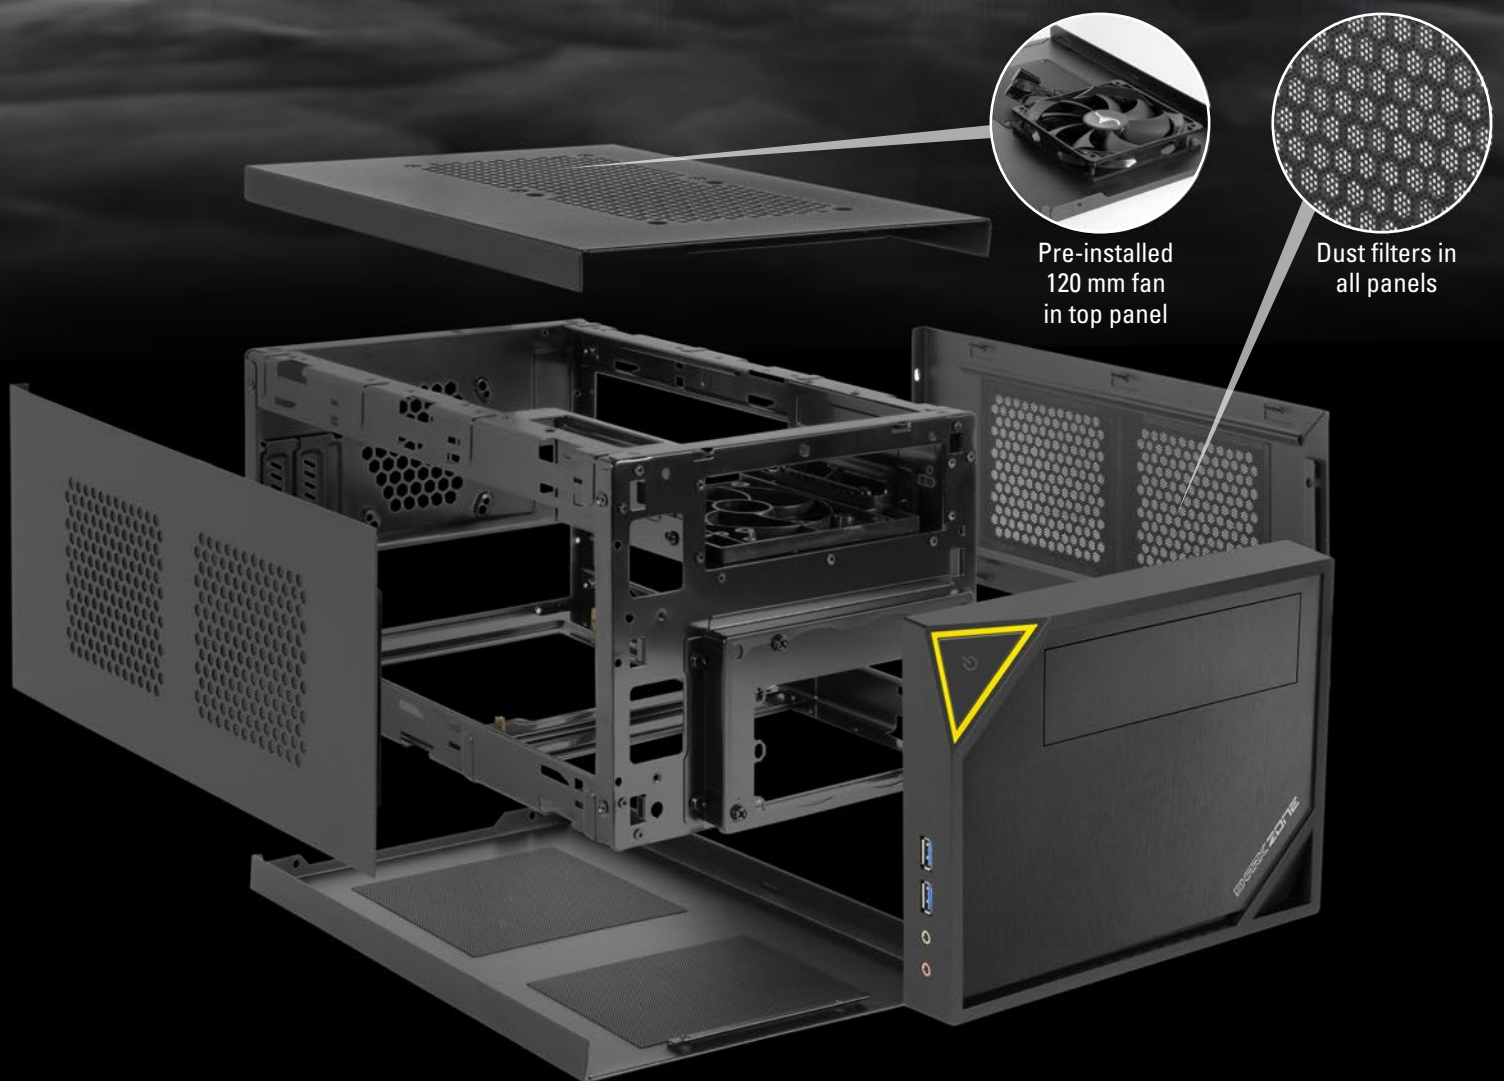

sharkoon

SHARK
ZONE

C10

MINI-ITX PC CASE

Mini-ITX

2x USB 3.0

Supports
Dual Slot
Graphics Cards

120 mm fan

Note:
* optional, instead of an 80 mm fan

TOP FEATURES

Space for an 80 mm fan or a 2.5" SSD

CPU coolers up to 15 cm in height

5.25" drive bay

Graphics cards up to 31.5 cm

2x USB 3.0
2x Audio

18.0 cm

37.0 cm

22.5 cm

Horizontal and Vertical Operation Possible

Thanks to the clever arrangement of the controls and ports, the case can be used both horizontally and vertically.

◀ **Graphics cards up to 31.5 cm!** ▶

Pre-installed
120 mm fan
in top panel

Dust filters in
all panels

Convenient mounting options through completely removable side panels

Compatible with SFX or ATX power supplies

For optional water cooling of the system, the top also has room for a 240 mm radiator.