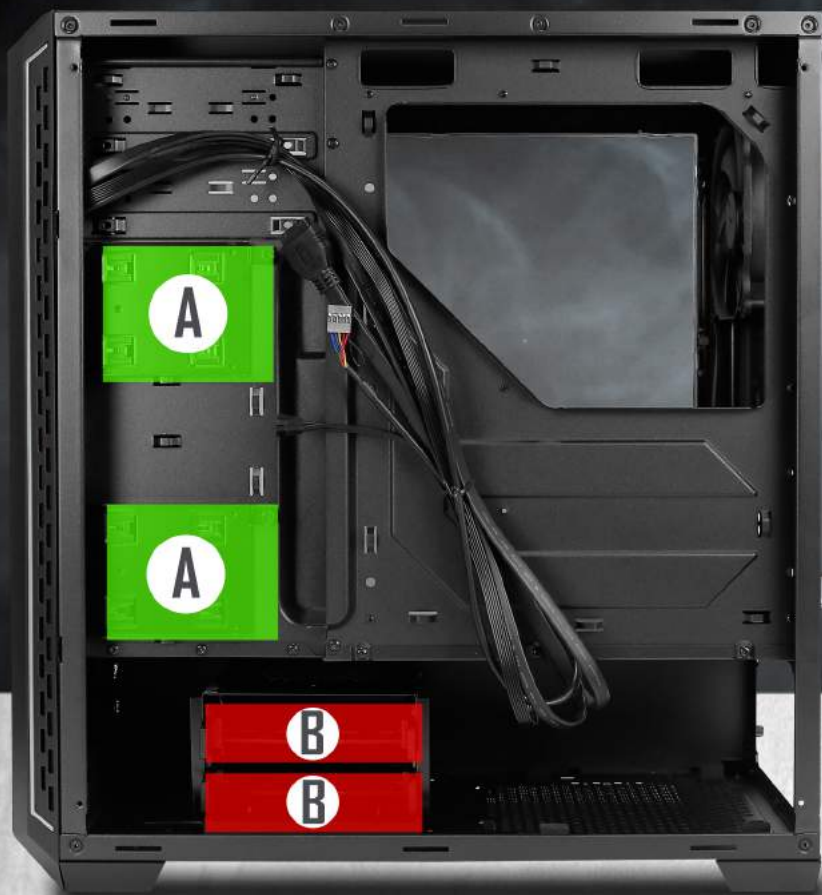

Antec

Performance Series

P7 Elite
Performance
SILENT

ATX MID-TOWER CASE

With ODD

Side panels feature sound dampening material to block noise.

UNIT DIMENSIONS

NET WEIGHT: 5.85kgs
GROSS WEIGHT: 6.61kgs

P7 SILENT

I/O PORTS

The front panel can be disassembled independently, for a neat and simple building experience.

**FRONT PANEL
WITH A
BRUSHED METALLIC EFFECT**

SPACE-EFFICIENT INTERIOR

Flexible hard drive mounting system boasts enough mounting brackets for up to four 2.5" SSD

RELOCATABLE / REMOVABLE 3.5" HDD CAGE

Configure your system the way you want, with the ability to relocate or remove the hard drive cage within the P7.

7 PCI-E SLOTS

Comes with additional
3 PCI-E Slot covers in tool box.

DUST FILTRATION

The front panel is designed with airflow vents to keep your components running cool.

SPECIFICATIONS

Unit Dimensions	445 x 210 x 470 mm (DxWxH)
Form Factor	Mid-Tower
Material	0.6 mm SGCC + Plastic
Motherboard Support	ATX, Micro-ATX, Mini-ITX
I/O Ports	USB3.0 x 2, MIC / AUDIO(HD), Reset, Power
Side Panel	Sound Dampening Side Panel