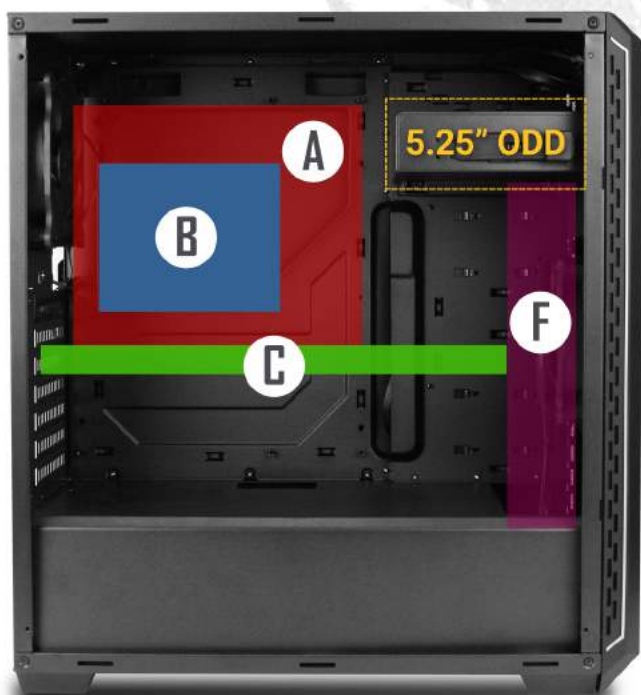

P7 SILENT

I/O PORTS

The front panel can be disassembled independently, for a neat and simple building experience.

**FRONT PANEL
WITH A
BRUSHED METALLIC EFFECT**

SPACE-EFFICIENT INTERIOR

Flexible hard drive mounting system boasts enough mounting brackets for up to four 2.5" SSD

- A** 2.5" SSD X 2
- B** 3.5" HDD/2.5"SSD X 2

- A** Motherboard Support: ATX, Micro-ATX, Mini-ITX
- B** CPU Cooler Height \leq 165mm
- C** Max. VGA Card Length \leq 390mm
- D** Cable Management Space: \leq 20mm
- E** Max PSU Length \leq 200mm
- F** Front Radiator Space \leq 280mm limited (up to 55mm thickness with fan)

RELOCATABLE / REMOVABLE 3.5" HDD CAGE

Configure your system the way you want, with the ability to relocate or remove the hard drive cage within the P7.

7 PCI-E SLOTS

Comes with additional
3 PCI-E Slot covers in tool box.

DUST FILTRATION

The front panel is designed with airflow vents to keep your components running cool.

SPECIFICATIONS

Unit Dimensions	445 x 210 x 470 mm (DxWxH)
Form Factor	Mid-Tower
Material	0.6 mm SGCC + Plastic
Motherboard Support	ATX, Micro-ATX, Mini-ITX
I/O Ports	USB3.0 x 2, MIC / AUDIO(HD), Reset, Power
Side Panel	Sound Dampening Side Panel