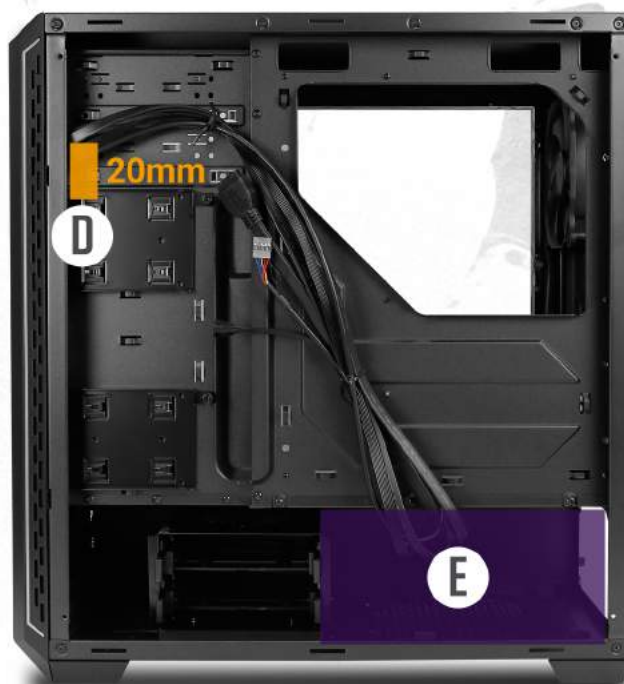

Antec

Performance Series

P7 Elite
Performance
SILENT

ATX MID-TOWER CASE

With ODD

Side panels feature sound dampening material to block noise.

UNIT DIMENSIONS

NET WEIGHT: 5.85kgs
GROSS WEIGHT: 6.61kgs

P7 SILENT

I/O PORTS

The front panel can be disassembled independently, for a neat and simple building experience.

**FRONT PANEL
WITH A
BRUSHED METALLIC EFFECT**

SPACE-EFFICIENT INTERIOR

Flexible hard drive mounting system boasts enough mounting brackets for up to four 2.5" SSD

RELOCATABLE / REMOVABLE 3.5" HDD CAGE

Configure your system the way you want, with the ability to relocate or remove the hard drive cage within the P7.

7 PCI-E SLOTS

Comes with additional
3 PCI-E Slot covers in tool box.

DUST FILTRATION

The front panel is designed with airflow vents to keep your components running cool.

SPECIFICATIONS

Unit Dimensions	445 x 210 x 470 mm (DxWxH)
Form Factor	Mid-Tower
Material	0.6 mm SGCC + Plastic
Motherboard Support	ATX, Micro-ATX, Mini-ITX
I/O Ports	USB3.0 x 2, MIC / AUDIO(HD), Reset, Power
Side Panel	Sound Dampening Side Panel