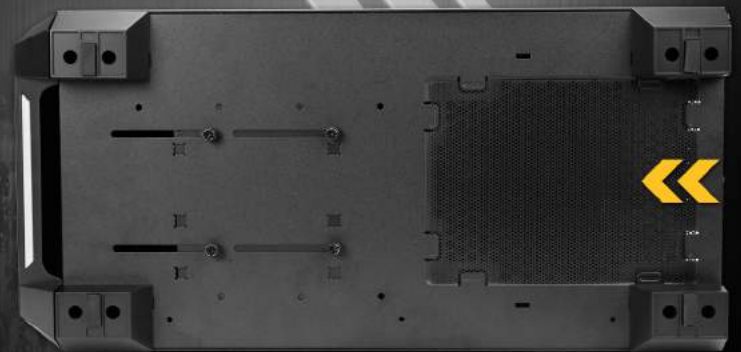

P7 SILENT

I/O PORTS

The front panel can be disassembled independently, for a neat and simple building experience.

**FRONT PANEL
WITH A
BRUSHED METALLIC EFFECT**

SPACE-EFFICIENT INTERIOR

Flexible hard drive mounting system boasts enough mounting brackets for up to four 2.5" SSD

RELOCATABLE / REMOVABLE 3.5" HDD CAGE

Configure your system the way you want, with the ability to relocate or remove the hard drive cage within the P7.

7 PCI-E SLOTS

Comes with additional
3 PCI-E Slot covers in tool box.

DUST FILTRATION

The front panel is designed with airflow vents to keep your components running cool.

SPECIFICATIONS

Unit Dimensions	445 x 210 x 470 mm (DxWxH)
Form Factor	Mid-Tower
Material	0.6 mm SGCC + Plastic
Motherboard Support	ATX, Micro-ATX, Mini-ITX
I/O Ports	USB3.0 x 2, MIC / AUDIO(HD), Reset, Power
Side Panel	Sound Dampening Side Panel